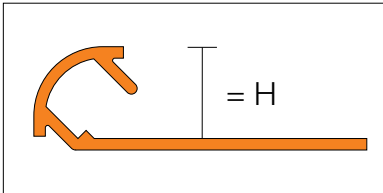

USA

www.schluter.com

Connect with us!

Schluter®-QUADEC

Schluter®-QUADEC					
Length = 2.5 m - 8' 2-1/2"		Textured color-coated aluminum			
H = mm - in.	Profile	MSRP / Length	Inside/outside corner	MSRP / Unit	
4.5 - 3/16	Q 45 + color*	33.12	EV/Q 45 + color*	13.24	
6 - 1/4	Q 60 + color*	33.80	EV/Q 60 + color*	13.24	
8 - 5/16	Q 80 + color*	34.49	EV/Q 80 + color*	13.24	
10 - 3/8	Q 100 + color*	35.42	EV/Q 100 + color*	13.24	
11 - 7/16	Q 110 + color*	35.90	EV/Q 110 + color*	13.24	
12.5 - 1/2	Q 125 + color*	36.26	EV/Q 125 + color*	13.24	

Schluter®-RONDEC

Schluter®-RONDEC					
Length = 2.5 m - 8' 2-1/2"		Textured color-coated aluminum			
H = mm - in.	Profile	MSRP / Length	Outside corner, 90°	Inside corner, 90°	MSRP / Unit
6 - 1/4	RO 60 + color*	33.48	EV/RO 60 + color*	IV/RO 60 + color*	11.93
8 - 5/16	RO 80 + color*	34.16	EV/RO 80 + color*	IV/RO 80 + color*	11.93
10 - 3/8	RO 100 + color*	35.28	EV/RO 100 + color*	IV/RO 100 + color*	11.93
11 - 7/16	RO 110 + color*	35.67	EV/RO 110 + color*	IV/RO 110 + color*	11.93
12.5 - 1/2	RO 125 + color*	36.03	EV/RO 125 + color*	IV/RO 125 + color*	11.93