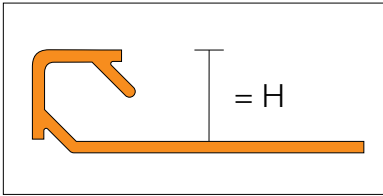

USA

www.schluter.com

Connect with us!

Schluter®-QUADEC

Schluter®-QUADEC					
Length = 2.5 m - 8' 2-1/2"		Textured color-coated aluminum			
H = mm - in.	Profile	MSRP / Length	Inside/outside corner	MSRP / Unit	
4.5 - 3/16	Q 45 + color*	33.12	EV/Q 45 + color*	13.24	
6 - 1/4	Q 60 + color*	33.80	EV/Q 60 + color*	13.24	
8 - 5/16	Q 80 + color*	34.49	EV/Q 80 + color*	13.24	
10 - 3/8	Q 100 + color*	35.42	EV/Q 100 + color*	13.24	
11 - 7/16	Q 110 + color*	35.90	EV/Q 110 + color*	13.24	
12.5 - 1/2	Q 125 + color*	36.26	EV/Q 125 + color*	13.24	

Schluter®-RONDEC

Schluter®-RONDEC					
Length = 2.5 m - 8' 2-1/2"		Textured color-coated aluminum			
H = mm - in.	Profile	MSRP / Length	Outside corner, 90°	Inside corner, 90°	MSRP / Unit
6 - 1/4	RO 60 + color*	33.48	EV/RO 60 + color*	IV/RO 60 + color*	11.93
8 - 5/16	RO 80 + color*	34.16	EV/RO 80 + color*	IV/RO 80 + color*	11.93
10 - 3/8	RO 100 + color*	35.28	EV/RO 100 + color*	IV/RO 100 + color*	11.93
11 - 7/16	RO 110 + color*	35.67	EV/RO 110 + color*	IV/RO 110 + color*	11.93
12.5 - 1/2	RO 125 + color*	36.03	EV/RO 125 + color*	IV/RO 125 + color*	11.93